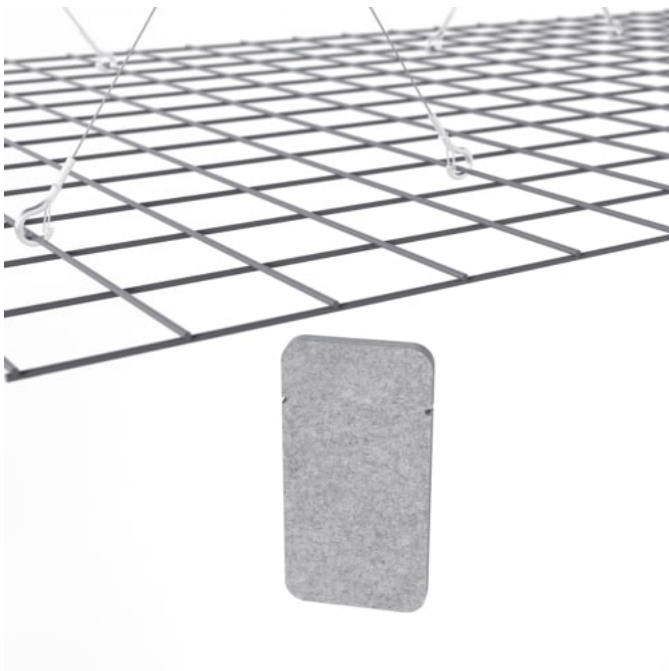

Mesh Baffle Detail