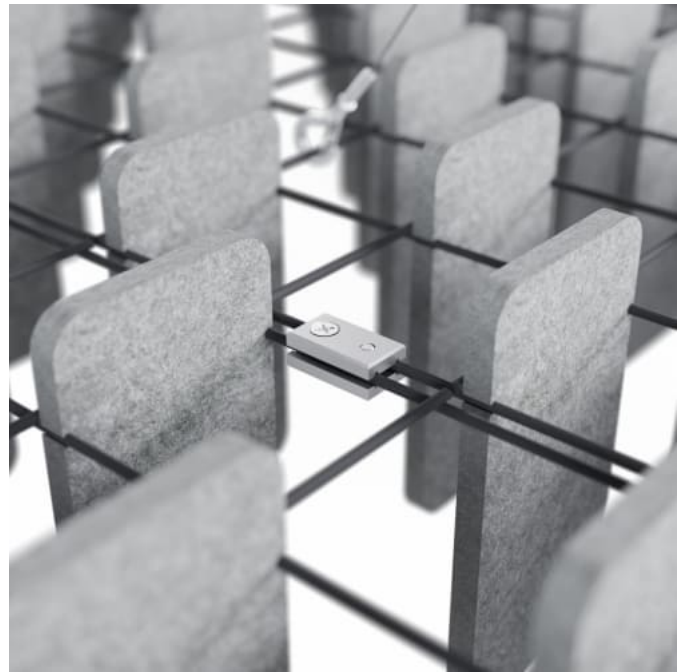

Mesh Baffle Detail Insert