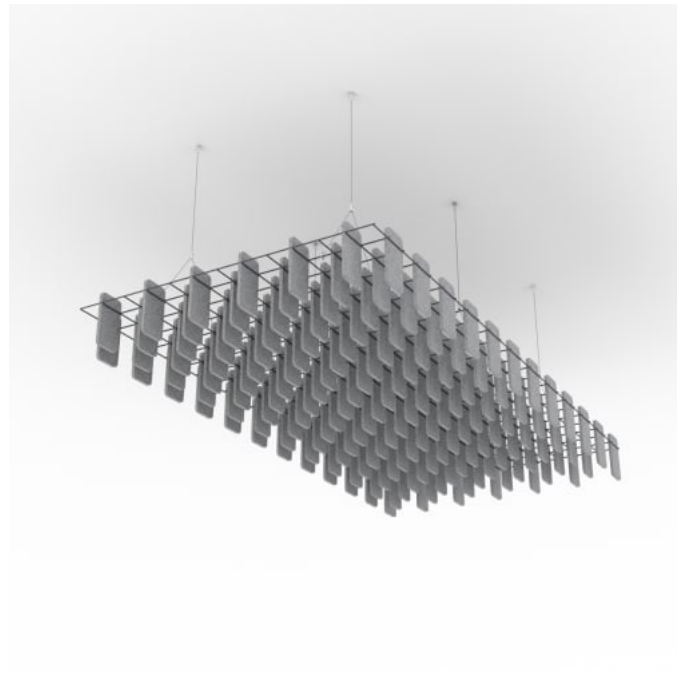

MESH BAFFLES LONG OFFSET

Acoustic Baffles

Mesh Baffle Detail Quill Insert

Mesh Baffle Detail Insert

Mesh Baffle Hanger

Mesh Baffle Y-Hanger

MESH BAFFLES LONG OFFSET

Acoustic Baffles

Mesh Baffle Ceiling Anchor

Mesh Baffle Long Offset Perspective

MESH BAFFLES LONG OFFSET

Acoustic Baffles

A perfect balance of acoustics and aesthetics. Zintra Mesh Baffle systems feature Zintra acoustic quills hung from a suspended powder coated mesh. Zintra Mesh Baffles Long Offset showcases striking style and harmonized acoustics in perfect alignment.

✓ **Acoustic**

✓ **Bleach Cleanable**

✓ **Easy Clean**

✓ **Easy Install**

Description

Mesh Baffles - Long Offset - 156 Quills

Using a unique interconnecting system Zintra Mesh Baffles seamlessly combine style and functionality, providing scalability and cost-effectiveness for wall-to-wall solutions or dynamic focal points.

Made from Zintra, the interchangeable, acoustically tuned 8" (209mm) quills hang from the mesh. Their lightweight materials, clever mounting system and simple mesh connectors make them easy to cut, effortless to hang and simple to configure. Wrap effortlessly around columns, with the ability to be customized on-site for hassle-free installation.