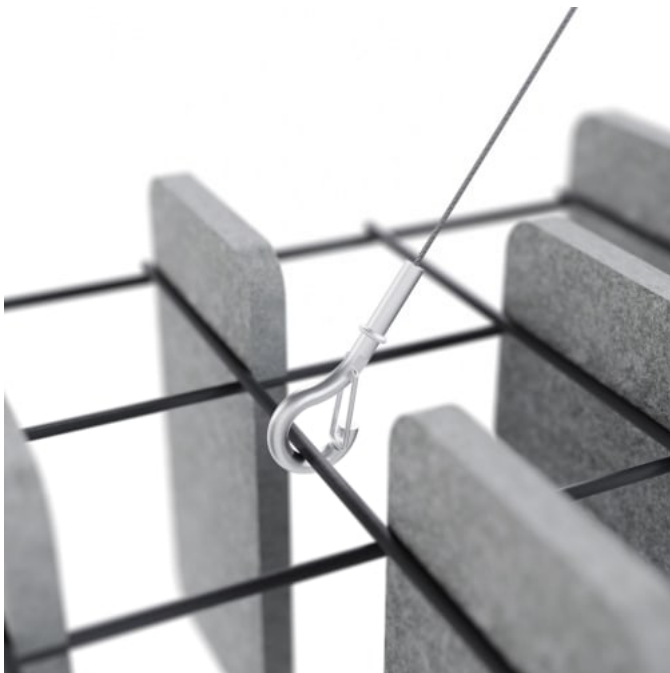

MESH BAFFLES LONG OFFSET

Acoustic Baffles

Mesh Baffle Detail Quill Insert

Mesh Baffle Detail Insert

Mesh Baffle Hanger

Mesh Baffle Y-Hanger

MESH BAFFLES LONG OFFSET

Acoustic Baffles

Mesh Baffle Ceiling Anchor

Mesh Baffle Long Offset Perspective

MESH BAFFLES LONG OFFSET

Acoustic Baffles

A perfect balance of acoustics and aesthetics. Zintra Mesh Baffle systems feature Zintra acoustic quills hung from a suspended powder coated mesh. Zintra Mesh Baffles Long Offset showcases striking style and harmonized acoustics in perfect alignment.

Made from Zintra, the interchangeable, acoustically tuned 8" (209mm) quills hang from the mesh. Their lightweight materials, clever mounting system and simple mesh connectors make them easy to cut, effortless to hang and simple to configure. Wrap effortlessly around columns, with the ability to be customized on-site for hassle-free installation.

The Mesh Baffles hang from the ceiling using Y-Hook Cables, which efficiently distribute weight across the interconnected mesh, and minimise ceiling anchor points. These tactile marvels offer multi-directional coverage, enveloping sound from all angles and achieving an NRC values up to 1.0.