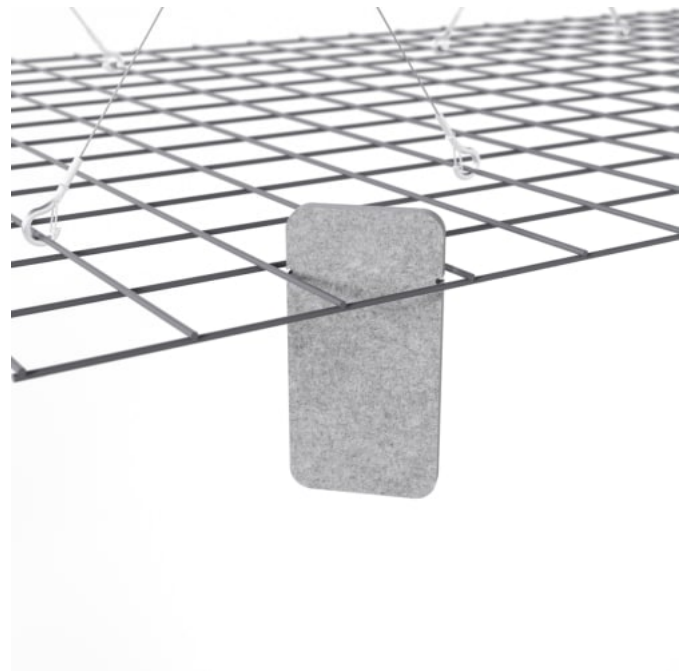

Mesh Baffle Long Offset Configuration

Mesh Baffle Detail Quill