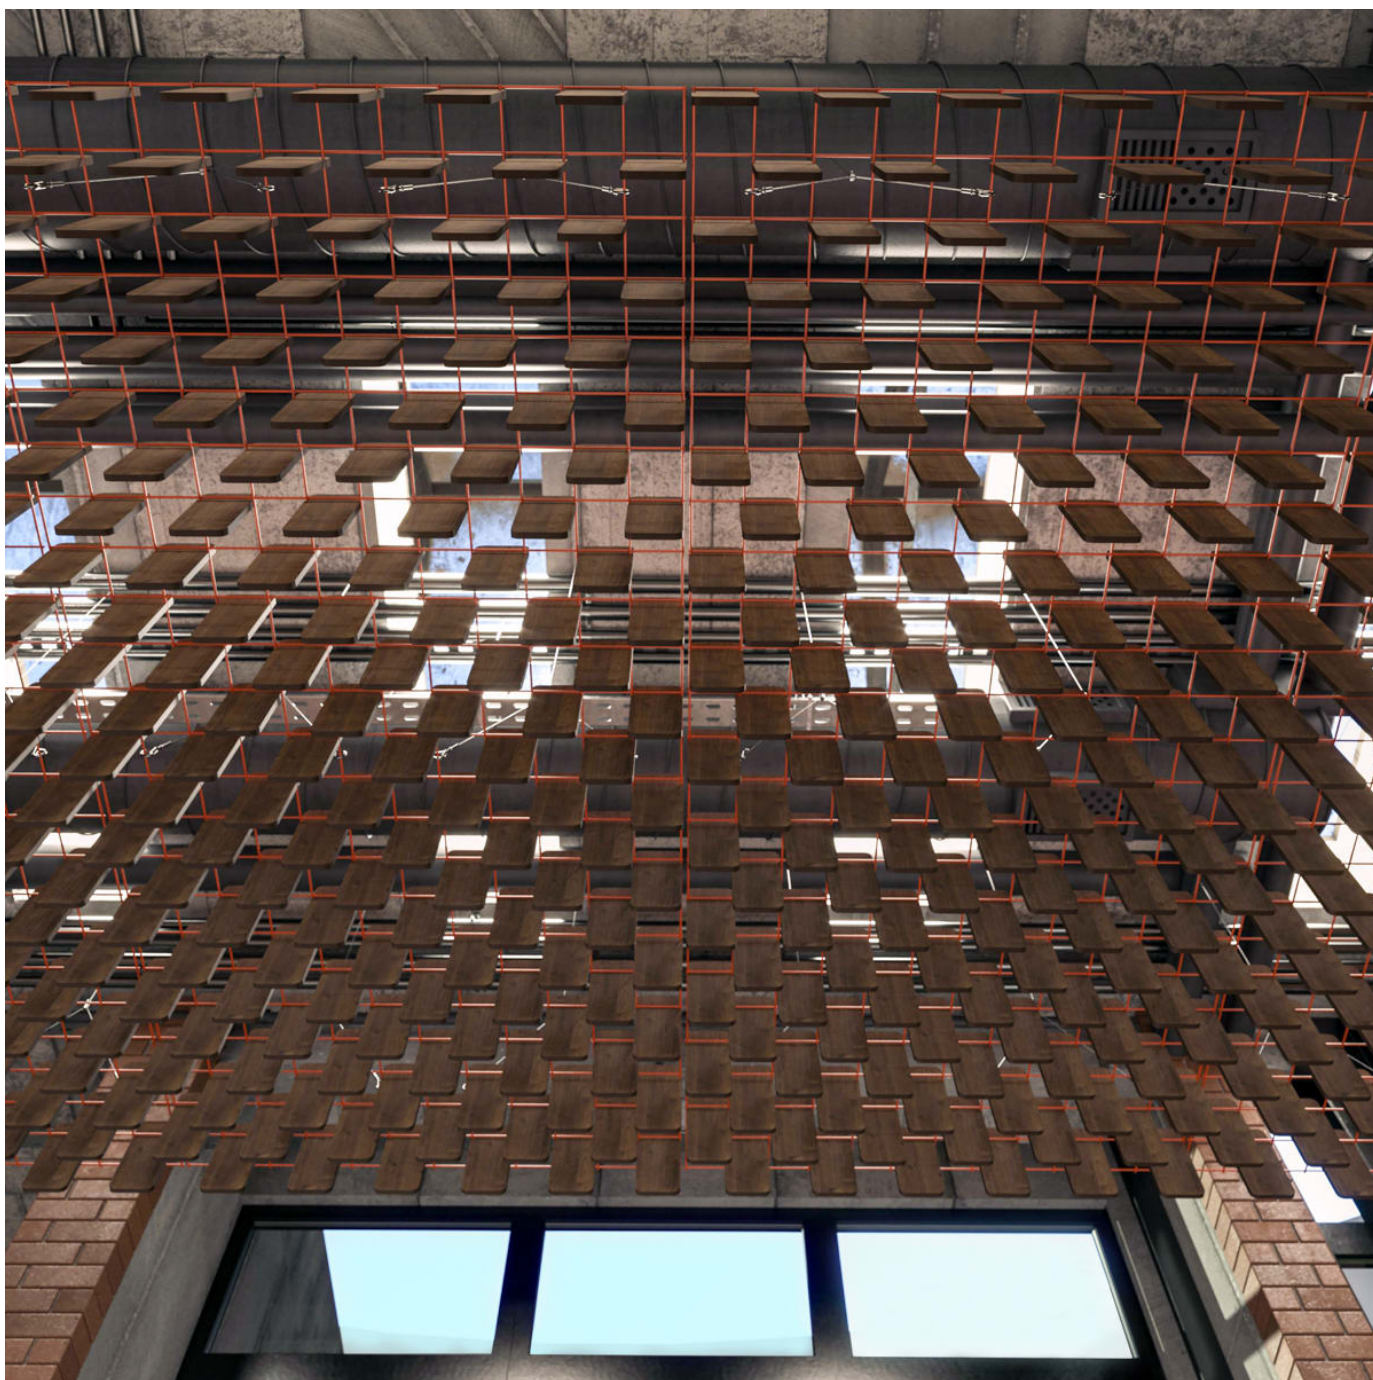

MESH BAFFLES LONG OFFSET

Acoustic Baffles

Brand: **Zintra**

Collections: **Mesh Baffles**

Applications: **Ceilings**

+1 855 922 7377

hello@zintraacoustic.com

zintraacoustic.com

1 of 11

zintra®