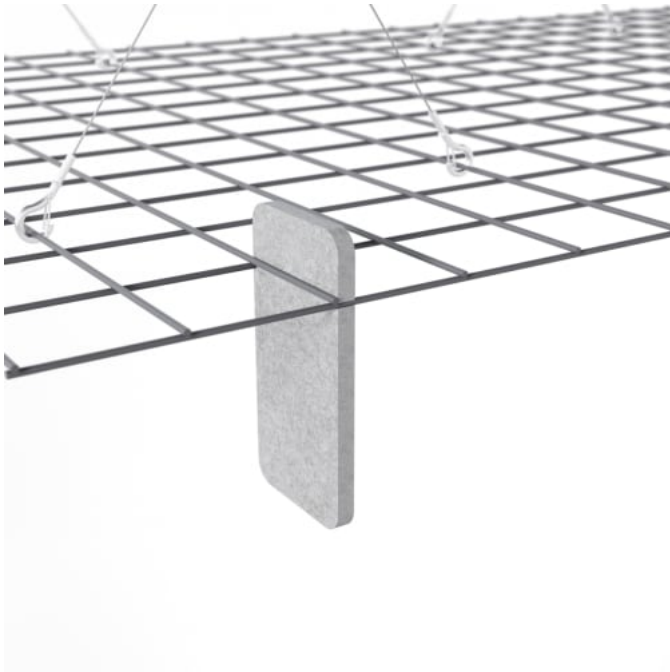

MESH BAFFLES LONG OFFSET

Acoustic Baffles

Mesh Baffle Detail Quill Insert