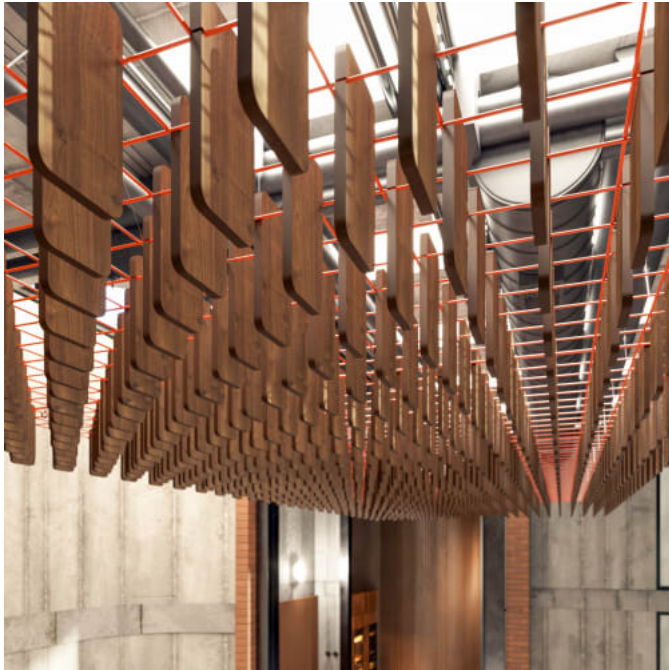

MESH BAFFLES LONG OFFSET

Acoustic Baffles

Mesh Baffles Long Offset